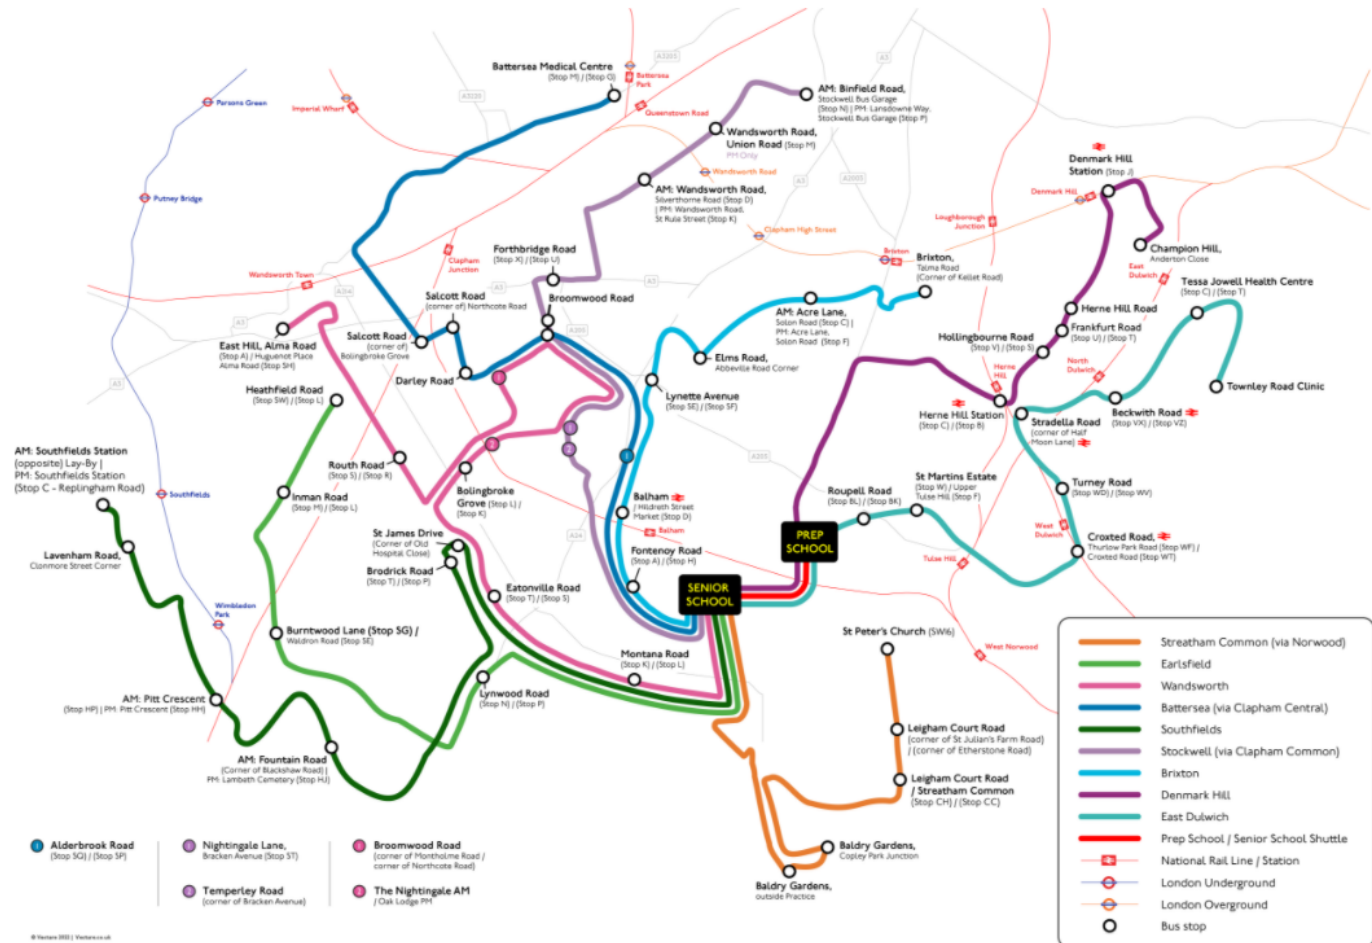

# Streatham & Clapham High School Bus Services 2022-23

Streatham Common (via Norwood) | Earlsfield | Wandsworth | Battersea (via Clapham Central) | Southfields | Stockwell (via Clapham Common) | Brixton | Denmark Hill | East Dulwich | Senior School to Prep School Shuttle AM | Prep School to Senior School Shuttle PM

Please check you are viewing the correct academic year

You are currently on **Streatham & Clapham High School Bus Services 2022-23**

Go to 2021-22

Stay on 2022-23

Once you have created an account, you will be able to check availability and book a place for your daughter from the 14 June at 10 am