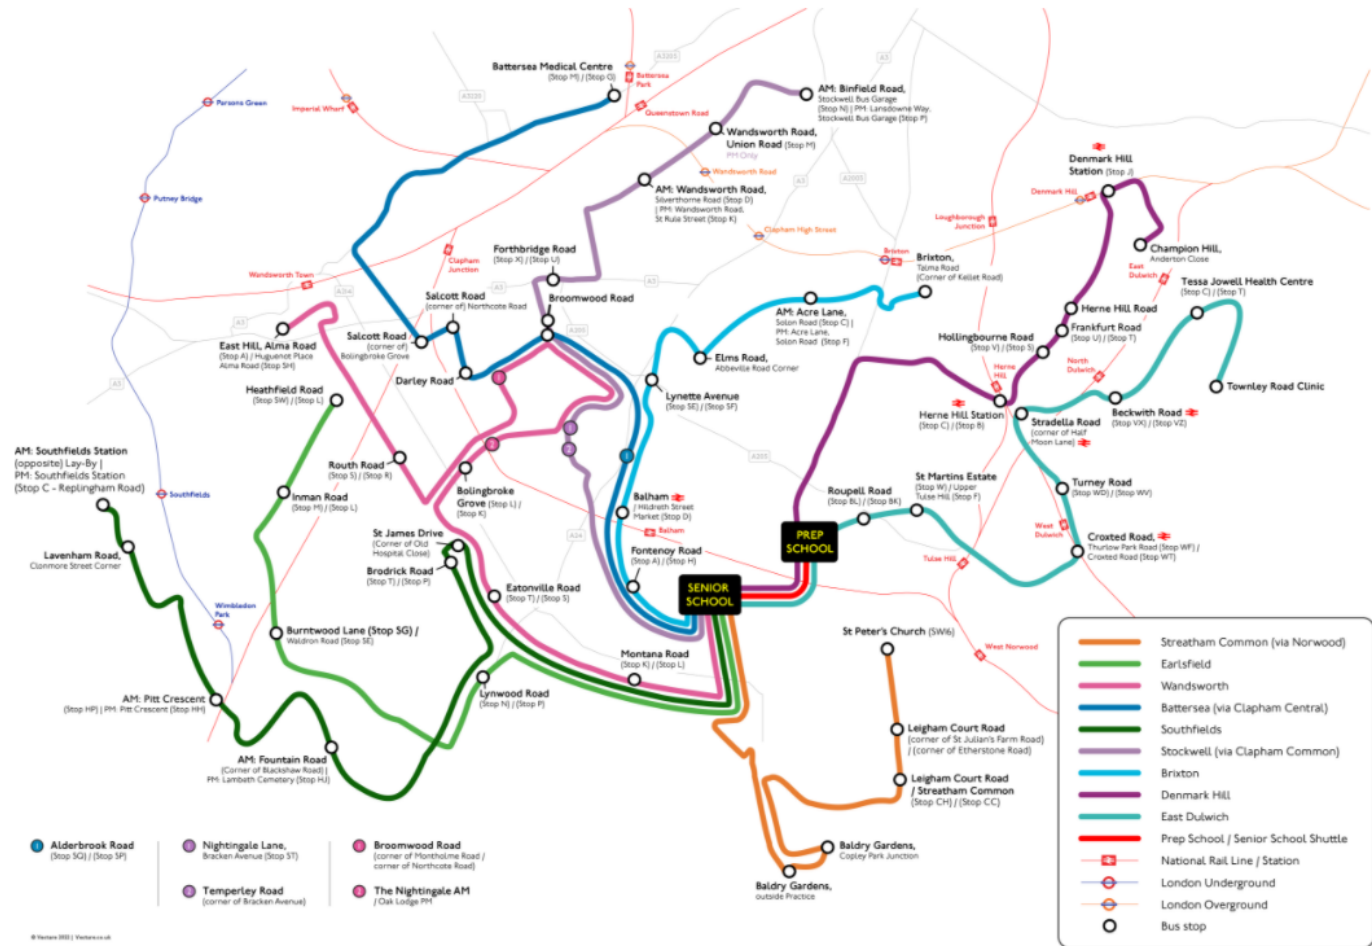

We currently have 9 routes that are very popular with our pupils. Our transport management company Vectare are working on finalising the routes for September 2023. Please see link below for current routes. You can find your nearest minibus stop by entering in your postcode below.

PRIVACY NOTICE

Powered by Vectare © 2022

Streatham & Clapham High School Bus Services 2022-23

Streatham Common (via Norwood) | Earlsfield | Wandsworth | Battersea (via Clapham Central) | Southfields | Stockwell (via Clapham Common) | Brixton | Denmark Hill | East Dulwich | Senior School to Prep School Shuttle AM | Prep School to Senior School Shuttle PM

Please check you are viewing the correct academic year

You are currently on **Streatham & Clapham High School Bus Services 2022-23**

Go to 2021-22

Stay on 2022-23

Once you have created an account, you will be able to check availability and book a place for your daughter from the 14 June at 10 am